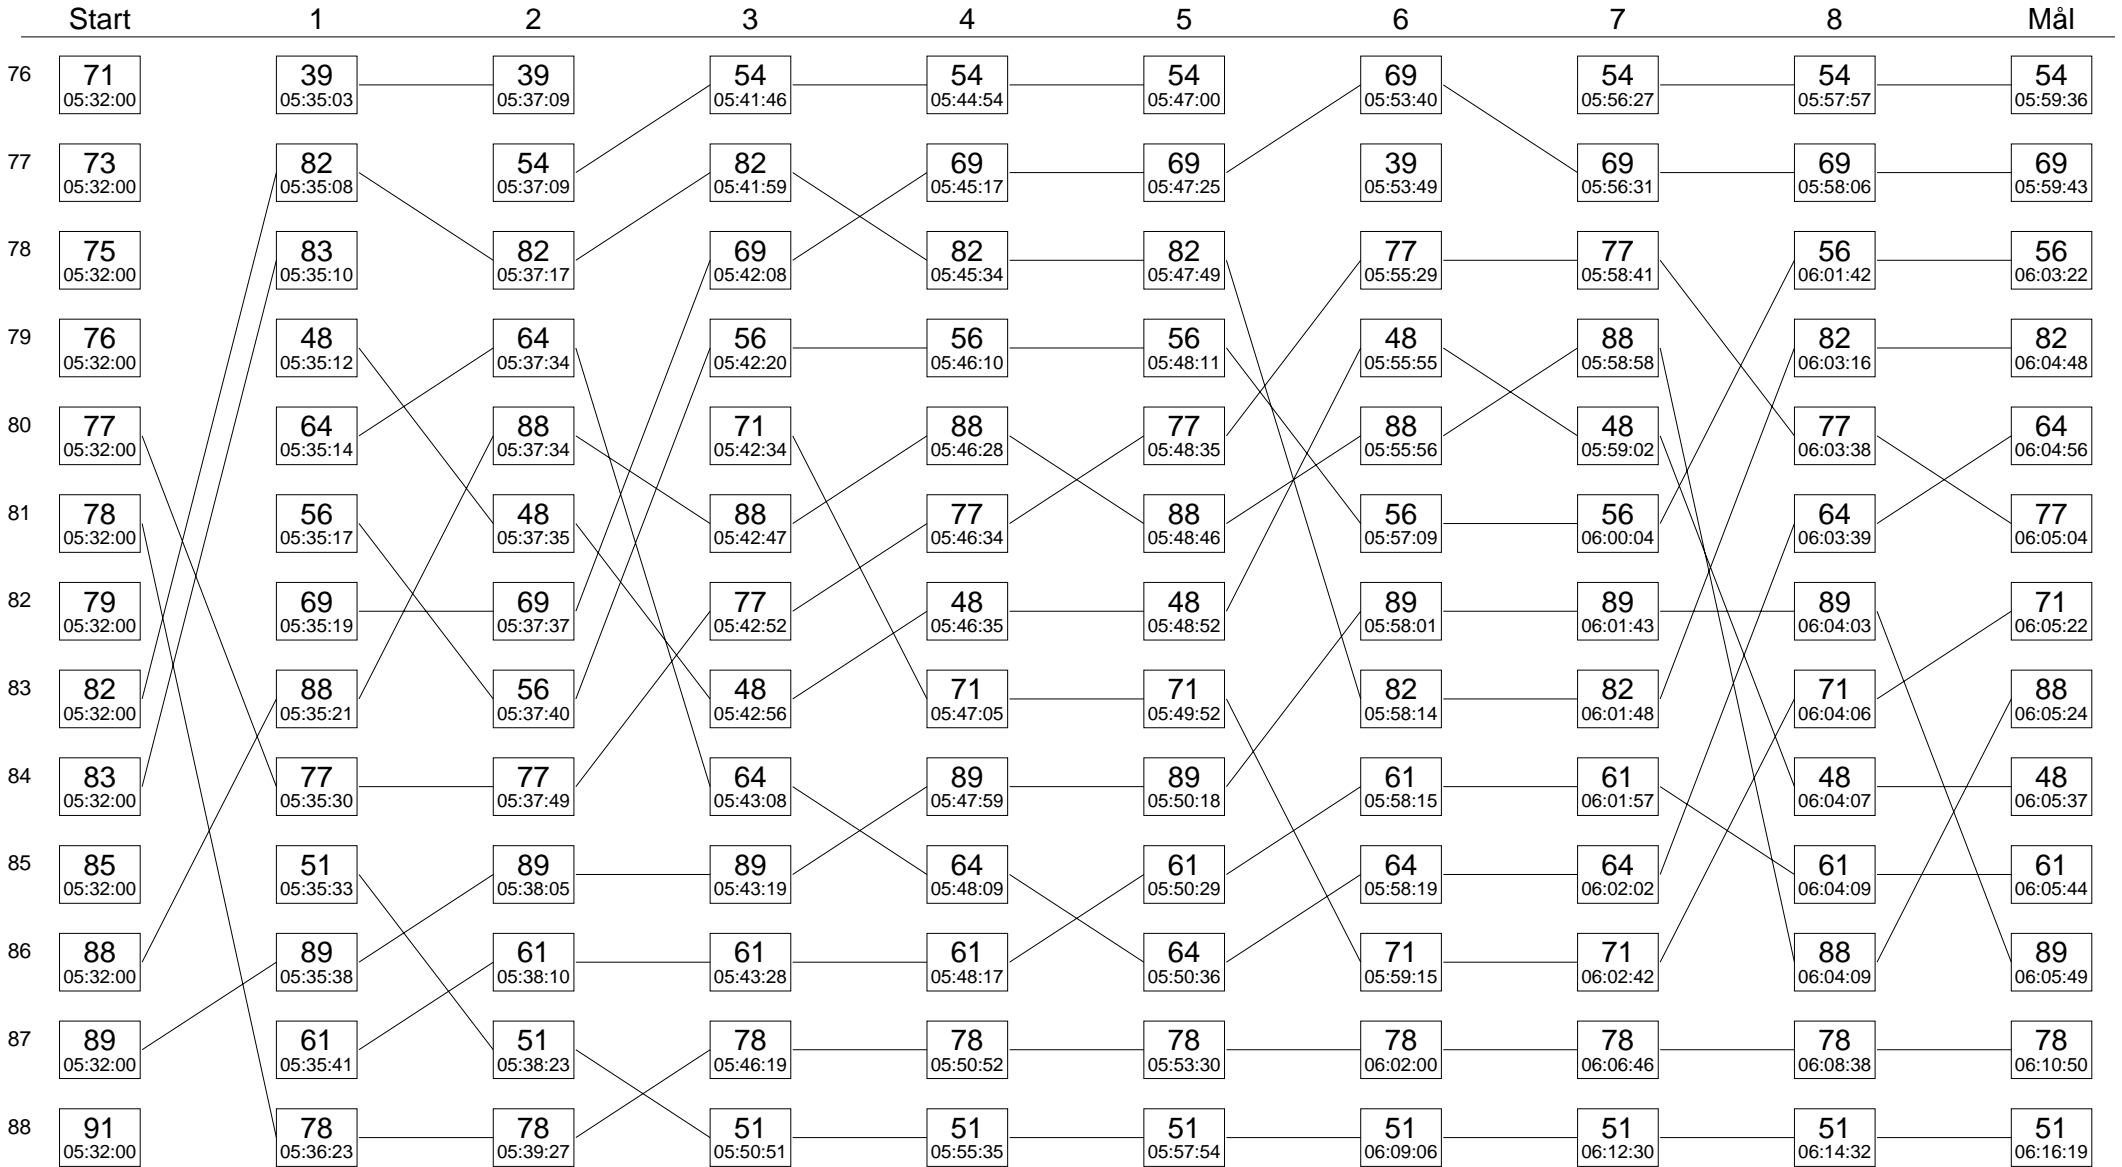

Sträcka 12

(forts.)

Diagrammet visar stämpningsordningen i skogen för varje kontroll på sträckan

89

90