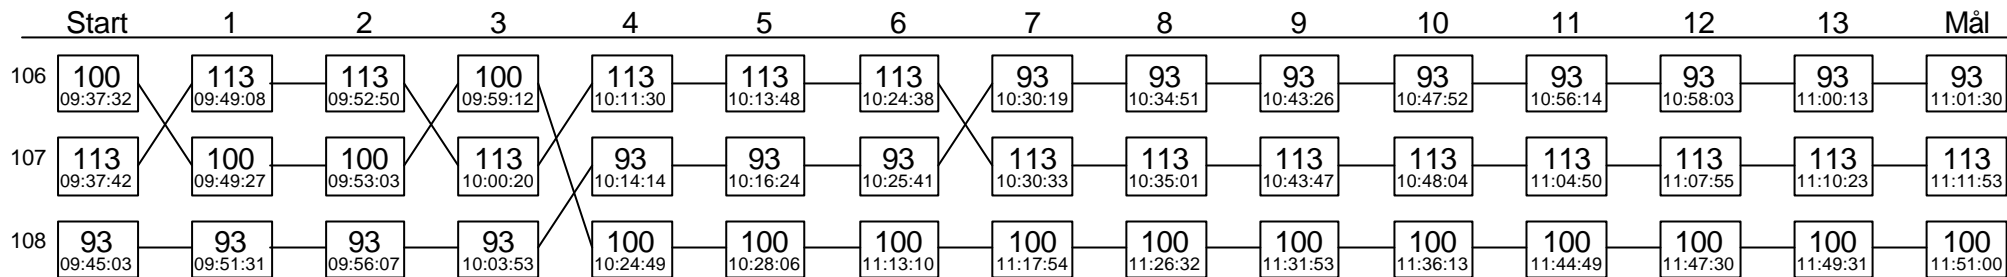

Sträcka 17

(forts.)

Diagrammet visar stämpningsordningen i skogen för varje kontroll på sträckan

	Start	1	2	3	4	5	6	7	8	9	10	11	12	13	Mål
91	48 09:14:18	33 09:19:53	80 09:23:04	108 09:29:35	89 09:38:54	89 09:40:44	91 09:51:40	97 09:57:06	105 10:00:07	80 10:05:27	90 10:10:58	80 10:18:05	80 10:19:47	80 10:21:36	80 10:22:44
92	73 09:16:20	73 09:21:23	73 09:24:23	73 09:29:51	68 09:39:54	91 09:42:10	90 09:53:28	90 09:57:11	91 10:00:10	90 10:05:34	97 10:11:02	92 10:18:08	92 10:19:59	92 10:21:42	92 10:22:47
93	84 09:16:22	48 09:21:28	89 09:24:25	89 09:29:52	91 09:39:57	68 09:42:54	97 09:53:41	91 09:57:18	80 10:00:15	105 10:05:44	80 10:11:08	48 10:19:41	48 10:22:02	48 10:23:52	48 10:24:53
94	108 09:16:45	108 09:21:40	108 09:24:26	96 09:30:59	96 09:41:32	96 09:44:11	96 09:53:52	92 09:58:14	92 10:00:40	91 10:06:04	105 10:11:21	91 10:20:05	91 10:22:10	91 10:24:00	91 10:25:18
95	89 09:16:48	89 09:21:47	48 09:25:12	48 09:33:09	48 09:43:12	48 09:45:48	92 09:54:14	99 09:58:23	99 10:00:56	48 10:06:40	91 10:11:31	105 10:20:19	105 10:22:24	105 10:24:05	105 10:25:22
96	112 09:20:57	84 09:22:39	84 09:26:39	90 09:37:04	90 09:44:18	90 09:46:08	99 09:54:16	48 09:58:34	48 10:01:07	96 10:09:05	96 10:13:57	96 10:23:50	96 10:26:46	104 10:29:28	104 10:30:36
97	97 09:21:05	97 09:27:22	97 09:30:44	97 09:37:16	97 09:44:25	97 09:46:13	48 09:54:21	96 09:58:54	96 10:02:15	99 10:14:02	104 10:19:14	104 10:25:43	104 10:27:47	96 10:30:29	96 10:31:51
98	101 09:21:11	101 09:27:30	90 09:30:47	92 09:37:22	92 09:44:41	92 09:46:34	68 09:57:01	68 10:04:14	68 10:08:44	68 10:15:33	68 10:21:21	68 10:32:43	68 10:35:17	68 10:37:16	68 10:38:38
99	94 09:21:14	94 09:27:40	101 09:31:16	94 09:37:33	94 09:44:54	94 09:46:51	84 10:02:11	94 10:07:34	84 10:11:01	104 10:16:11	84 10:29:48	84 10:40:39	84 10:43:02	84 10:44:55	84 10:46:10
100	102 09:21:37	90 09:27:52	94 09:31:24	101 09:38:18	84 09:50:22	84 09:52:36	94 10:02:13	84 10:07:47	94 10:11:12	94 10:17:04	99 10:32:54	75 10:41:45	75 10:43:15	75 10:45:47	75 10:46:45
101	92 09:22:02	92 09:28:36	92 09:31:44	84 09:38:56	104 09:55:13	104 09:57:05	104 10:04:08	104 10:09:02	104 10:11:46	84 10:17:47	75 10:35:34	99 10:43:28	99 10:45:51	99 10:47:51	99 10:48:58
102	90 09:22:42	102 09:30:42	102 09:36:20	102 09:43:18	102 09:55:22	102 09:57:58	102 10:08:23	102 10:15:17	102 10:19:19	102 10:29:40	101 10:36:21	101 10:44:34	101 10:46:25	101 10:48:24	101 10:49:38
103	70 09:30:21	104 09:37:49	104 09:40:34	104 09:45:58	70 10:03:51	70 10:06:01	75 10:13:09	75 10:17:53	75 10:21:27	75 10:30:07	102 10:36:46	94 10:44:43	94 10:46:34	94 10:48:27	94 10:49:49
104	104 09:32:33	70 09:38:04	70 09:41:46	70 09:49:24	75 10:04:41	75 10:06:22	70 10:16:18	70 10:21:22	101 10:27:04	101 10:32:43	94 10:36:50	102 10:47:42	102 10:49:35	102 10:51:24	102 10:52:48
105	75 09:37:31	75 09:46:30	75 09:49:26	75 09:55:51	101 10:04:51	101 10:06:59	101 10:18:16	101 10:22:27	70 10:27:10	70 10:34:07	70 10:39:13	70 10:47:56	70 10:50:10	70 10:52:09	70 10:53:20

Sträcka 17

(forts.)

Diagrammet visar stämpplingsordningen i skogen för varje kontroll på sträckan

109

110

111

112

113

114

115

116

117

118

119

120