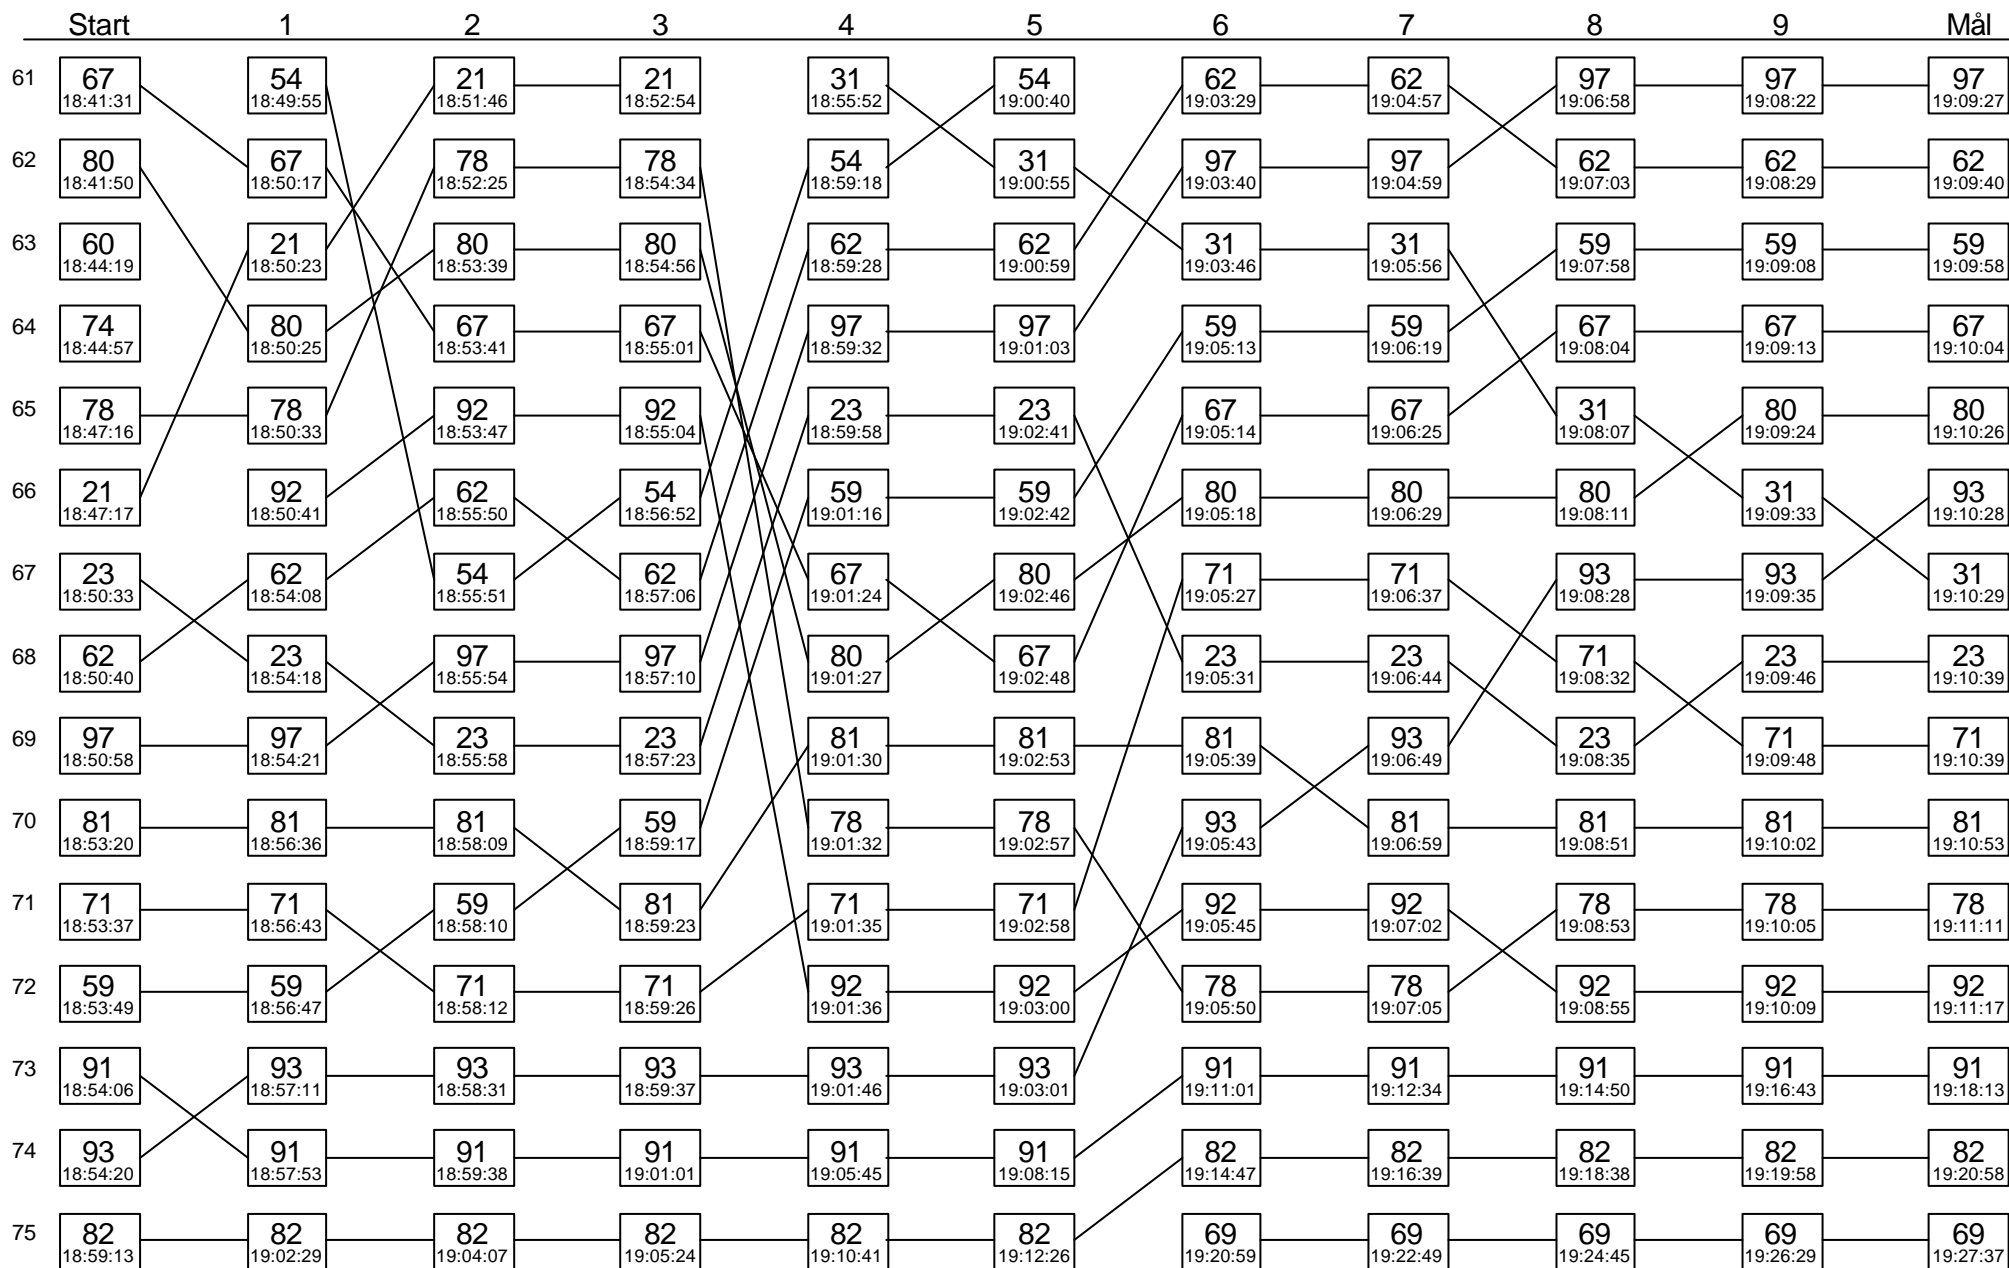

Sträcka 5

(forts.)

Diagrammet visar stämpningsordningen i skogen för varje kontroll på sträckan

	Start	1	2	3	4	5	6	7	8	9	Mål
46	39 18:27:43	39 18:30:59	39 18:32:23	39 18:33:30	39 18:35:36	84 18:37:03	35 18:40:42	35 18:42:25	35 18:44:04	84 18:45:21	84 18:46:31
47	35 18:29:44	35 18:32:34	35 18:33:57	35 18:35:05	35 18:37:16	35 18:38:32	26 18:42:30	26 18:43:39	26 18:45:21	26 18:46:27	26 18:47:18
48	79 18:29:47	56 18:32:54	56 18:34:23	56 18:35:38	56 18:38:41	56 18:40:28	56 18:42:54	56 18:44:04	56 18:46:11	56 18:47:40	56 18:48:31
49	56 18:29:56	79 18:32:56	79 18:34:25	79 18:35:41	79 18:38:52	26 18:40:32	79 18:43:12	79 18:44:35	79 18:46:47	79 18:48:13	79 18:49:12
50	38 18:31:48	26 18:34:49	26 18:36:03	26 18:37:07	26 18:39:01	79 18:40:34	10 18:47:20	10 18:48:29	10 18:50:06	10 18:51:17	10 18:52:12
51	51 18:31:49	38 18:35:07	38 18:36:43	38 18:38:11	51 18:42:37	51 18:44:53	51 18:49:05	51 18:50:54	29 18:52:56	29 18:54:01	29 18:54:49
52	26 18:31:50	51 18:36:35	51 18:38:35	51 18:39:49	10 18:43:50	10 18:45:04	29 18:49:50	29 18:51:15	51 18:52:59	51 18:54:12	51 18:55:12
53	92 18:32:57	10 18:39:13	10 18:40:32	10 18:41:38	38 18:45:34	38 18:47:08	38 18:50:10	38 18:51:36	38 18:53:23	38 18:54:42	38 18:55:38
54	10 18:36:02	29 18:41:33	29 18:42:58	29 18:44:07	29 18:46:16	29 18:47:37	57 18:51:36	57 18:52:51	57 18:54:35	57 18:55:51	57 18:56:43
55	86 18:37:38	86 18:41:57	57 18:44:09	57 18:45:25	57 18:47:38	64 18:49:10	64 18:51:54	64 18:53:18	64 18:55:21	64 18:56:50	64 18:57:49
56	29 18:39:03	57 18:42:10	86 18:44:17	64 18:45:29	64 18:47:47	57 18:49:12	74 18:58:02	74 19:00:33	21 19:02:32	21 19:03:39	21 19:04:33
57	57 18:39:05	64 18:42:57	64 18:44:23	86 18:45:38	74 18:53:31	74 18:55:41	86 18:58:37	21 19:00:38	74 19:02:35	74 19:03:40	74 19:04:37
58	64 18:40:02	31 18:44:47	31 18:47:58	31 18:49:34	86 18:54:06	86 18:55:47	60 18:59:18	60 19:00:56	86 19:03:02	86 19:04:36	86 19:05:37
59	54 18:40:04	60 18:47:58	60 18:49:38	74 18:51:07	60 18:54:49	60 18:56:39	21 18:59:19	86 19:01:04	60 19:03:07	60 19:04:39	60 19:05:42
60	31 18:40:17	74 18:48:28	74 18:49:56	60 18:51:28	21 18:55:28	21 18:56:57	54 19:02:55	54 19:04:18	54 19:06:07	54 19:07:12	54 19:07:57

Sträcka 5

(forts.)

Diagrammet visar stämpplingsordningen i skogen för varje kontroll på sträckan