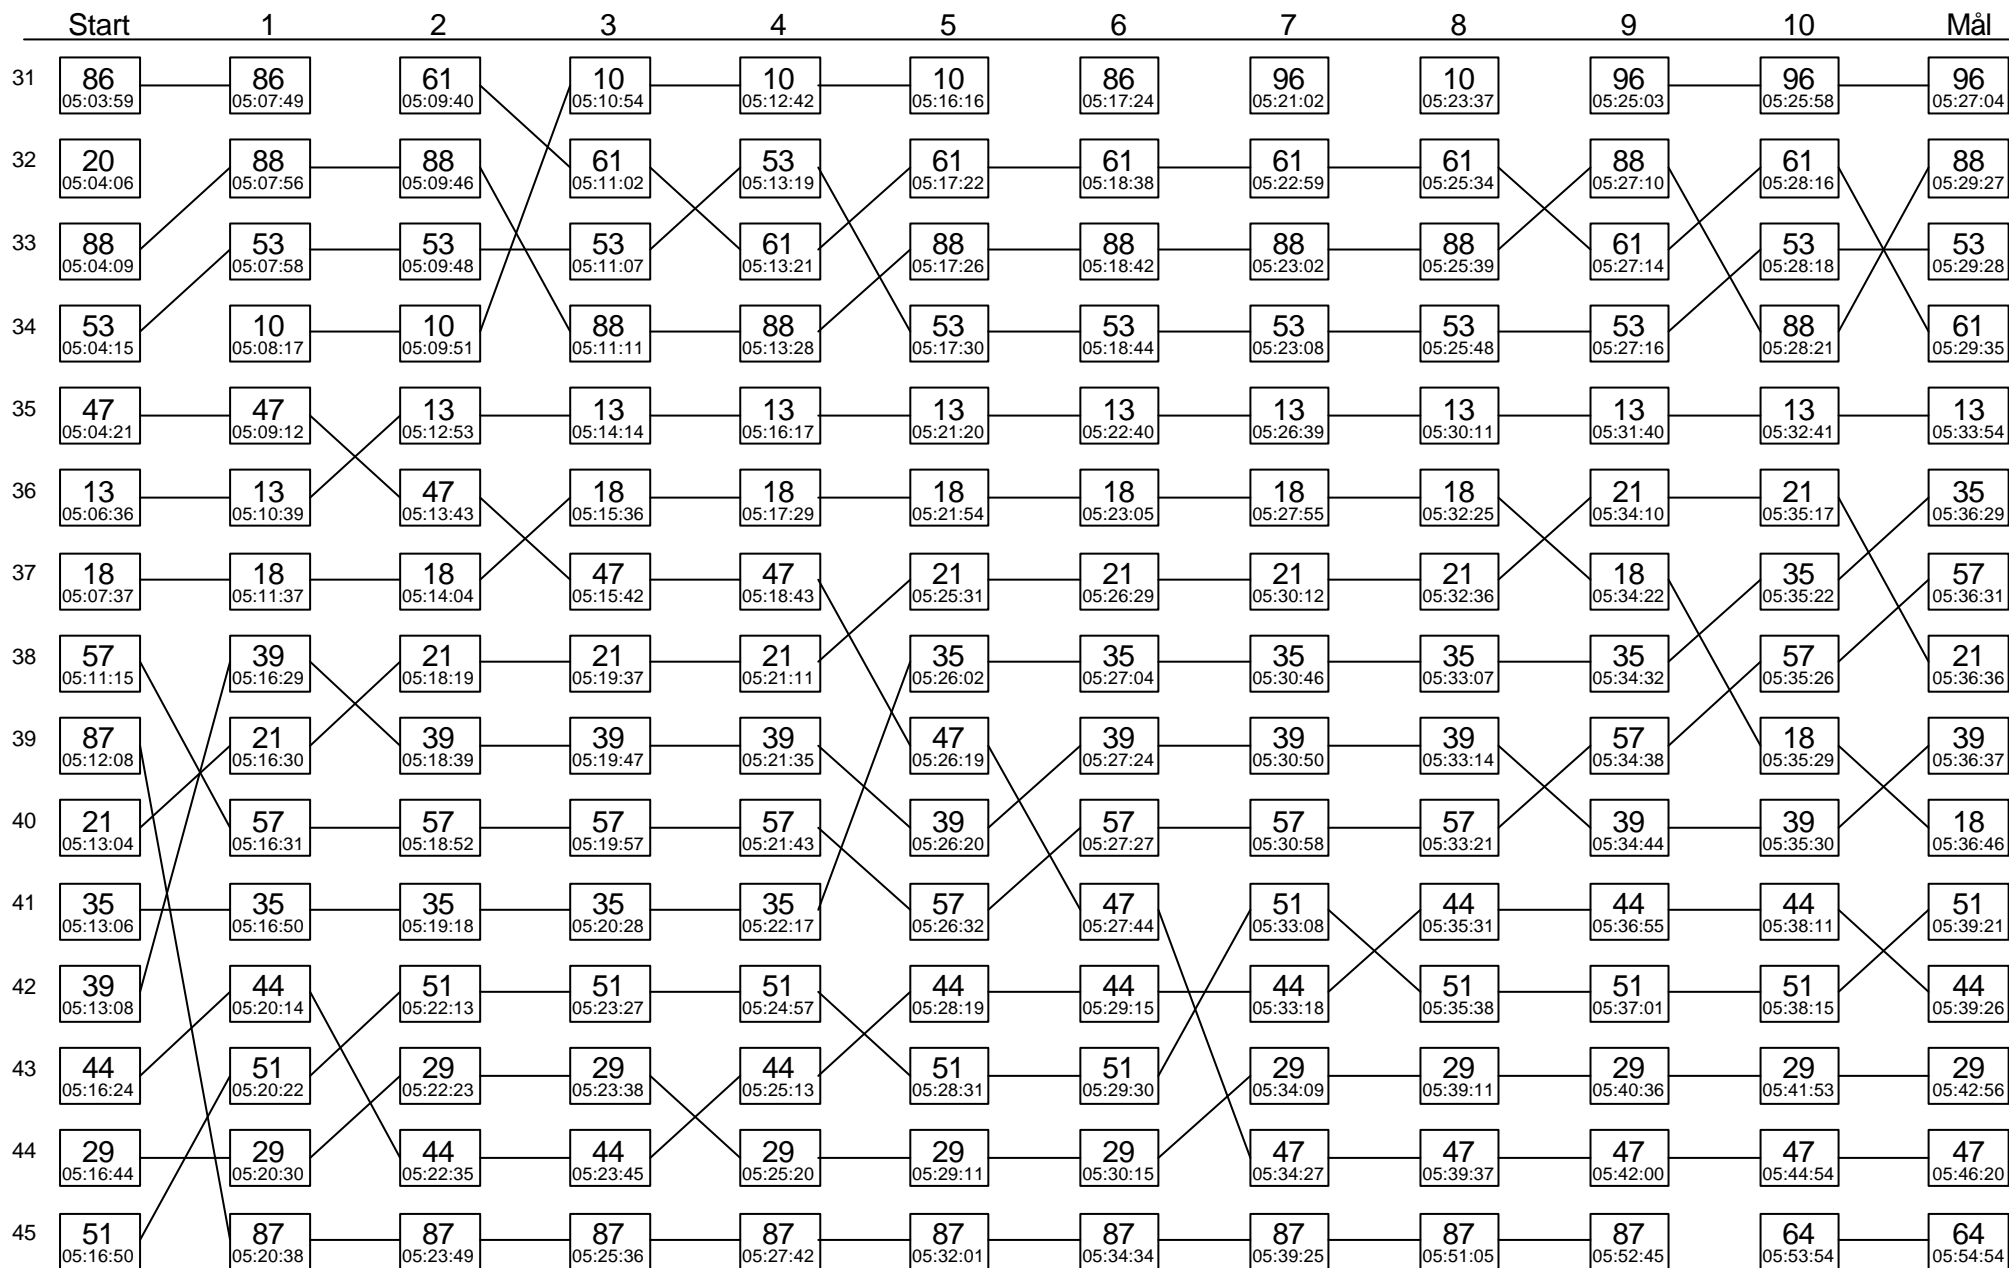

Sträcka 12

(forts.)

Diagrammet visar stämpplingsordningen i skogen för varje kontroll på sträckan

	Start	1	2	3	4	5	6	7	8	9	10	Mål
16	50 04:41:36	50 04:44:58	40 04:48:08	40 04:49:09	40 04:50:20	40 04:53:19	40 04:54:08	14 04:57:48	14 05:00:15	14 05:01:42	41 05:02:51	41 05:04:11
17	12 04:43:25	12 04:46:31	12 04:48:23	12 04:49:19	12 04:50:34	12 04:53:31	12 04:54:18	6 04:58:01	6 05:04:17	6 05:05:35	6 05:06:26	6 05:07:29
18	40 04:43:40	40 04:46:40	50 04:50:21	50 04:51:39	50 04:53:31	50 04:58:05	50 04:59:28	11 05:03:27	11 05:05:28	11 05:06:45	11 05:08:10	11 05:09:07
19	45 04:48:25	45 04:52:20	11 04:54:07	11 04:55:10	11 04:56:48	11 04:59:46	11 05:00:41	26 05:05:19	26 05:07:27	26 05:08:44	26 05:09:29	26 05:10:35
20	11 04:49:23	11 04:52:24	45 04:54:16	45 04:55:29	45 04:57:55	26 05:01:21	26 05:02:17	50 05:05:42	50 05:08:24	50 05:09:50	50 05:10:53	50 05:11:53
21	26 04:51:25	26 04:54:23	26 04:55:56	26 04:56:55	26 04:58:28	45 05:02:26	45 05:03:29	43 05:08:56	43 05:13:04	43 05:14:21	43 05:15:14	43 05:16:15
22	16 04:53:04	43 04:55:55	43 04:57:51	43 04:58:55	43 05:00:37	43 05:03:57	43 05:04:50	45 05:09:14	16 05:14:36	30 05:15:55	30 05:16:45	30 05:17:40
23	43 04:53:12	30 04:56:53	16 05:00:34	16 05:01:48	16 05:04:12	16 05:08:04	16 05:09:04	30 05:11:56	30 05:14:46	16 05:15:56	16 05:16:46	16 05:17:48
24	30 04:53:32	16 04:58:16	30 05:01:00	30 05:02:00	30 05:04:26	30 05:08:22	30 05:09:08	16 05:12:14	52 05:21:48	52 05:23:21	65 05:24:55	65 05:25:59
25	52 04:54:31	52 04:58:29	52 05:01:36	52 05:02:44	52 05:04:37	52 05:08:22	52 05:09:10	52 05:12:36	45 05:21:58	45 05:23:38	45 05:24:57	45 05:26:04
26	32 05:00:00	32 05:03:36	32 05:08:20	32 05:09:37	65 05:12:01	65 05:15:35	65 05:16:37	65 05:19:57	65 05:22:16	65 05:23:41	32 05:25:12	32 05:26:18
27	61 05:03:44	65 05:07:30	65 05:09:08	65 05:10:19	32 05:12:05	32 05:15:39	32 05:16:38	32 05:20:02	32 05:22:24	32 05:23:51	52 05:25:14	52 05:26:19
28	65 05:03:52	20 05:07:39	96 05:09:26	96 05:10:41	20 05:12:33	20 05:16:06	20 05:17:18	10 05:20:53	86 05:23:26	86 05:24:55	86 05:25:43	86 05:26:51
29	96 05:03:57	96 05:07:42	20 05:09:28	20 05:10:42	96 05:12:34	96 05:16:12	96 05:17:21	20 05:20:57	20 05:23:27	10 05:24:59	10 05:25:49	10 05:26:58
30	10 05:03:58	61 05:07:47	86 05:09:33	86 05:10:43	86 05:12:36	86 05:16:13	10 05:17:24	86 05:20:58	96 05:23:34	20 05:25:00	20 05:25:50	20 05:27:02

Sträcka 12

(forts.)

Diagrammet visar stämpningsordningen i skogen för varje kontroll på sträckan