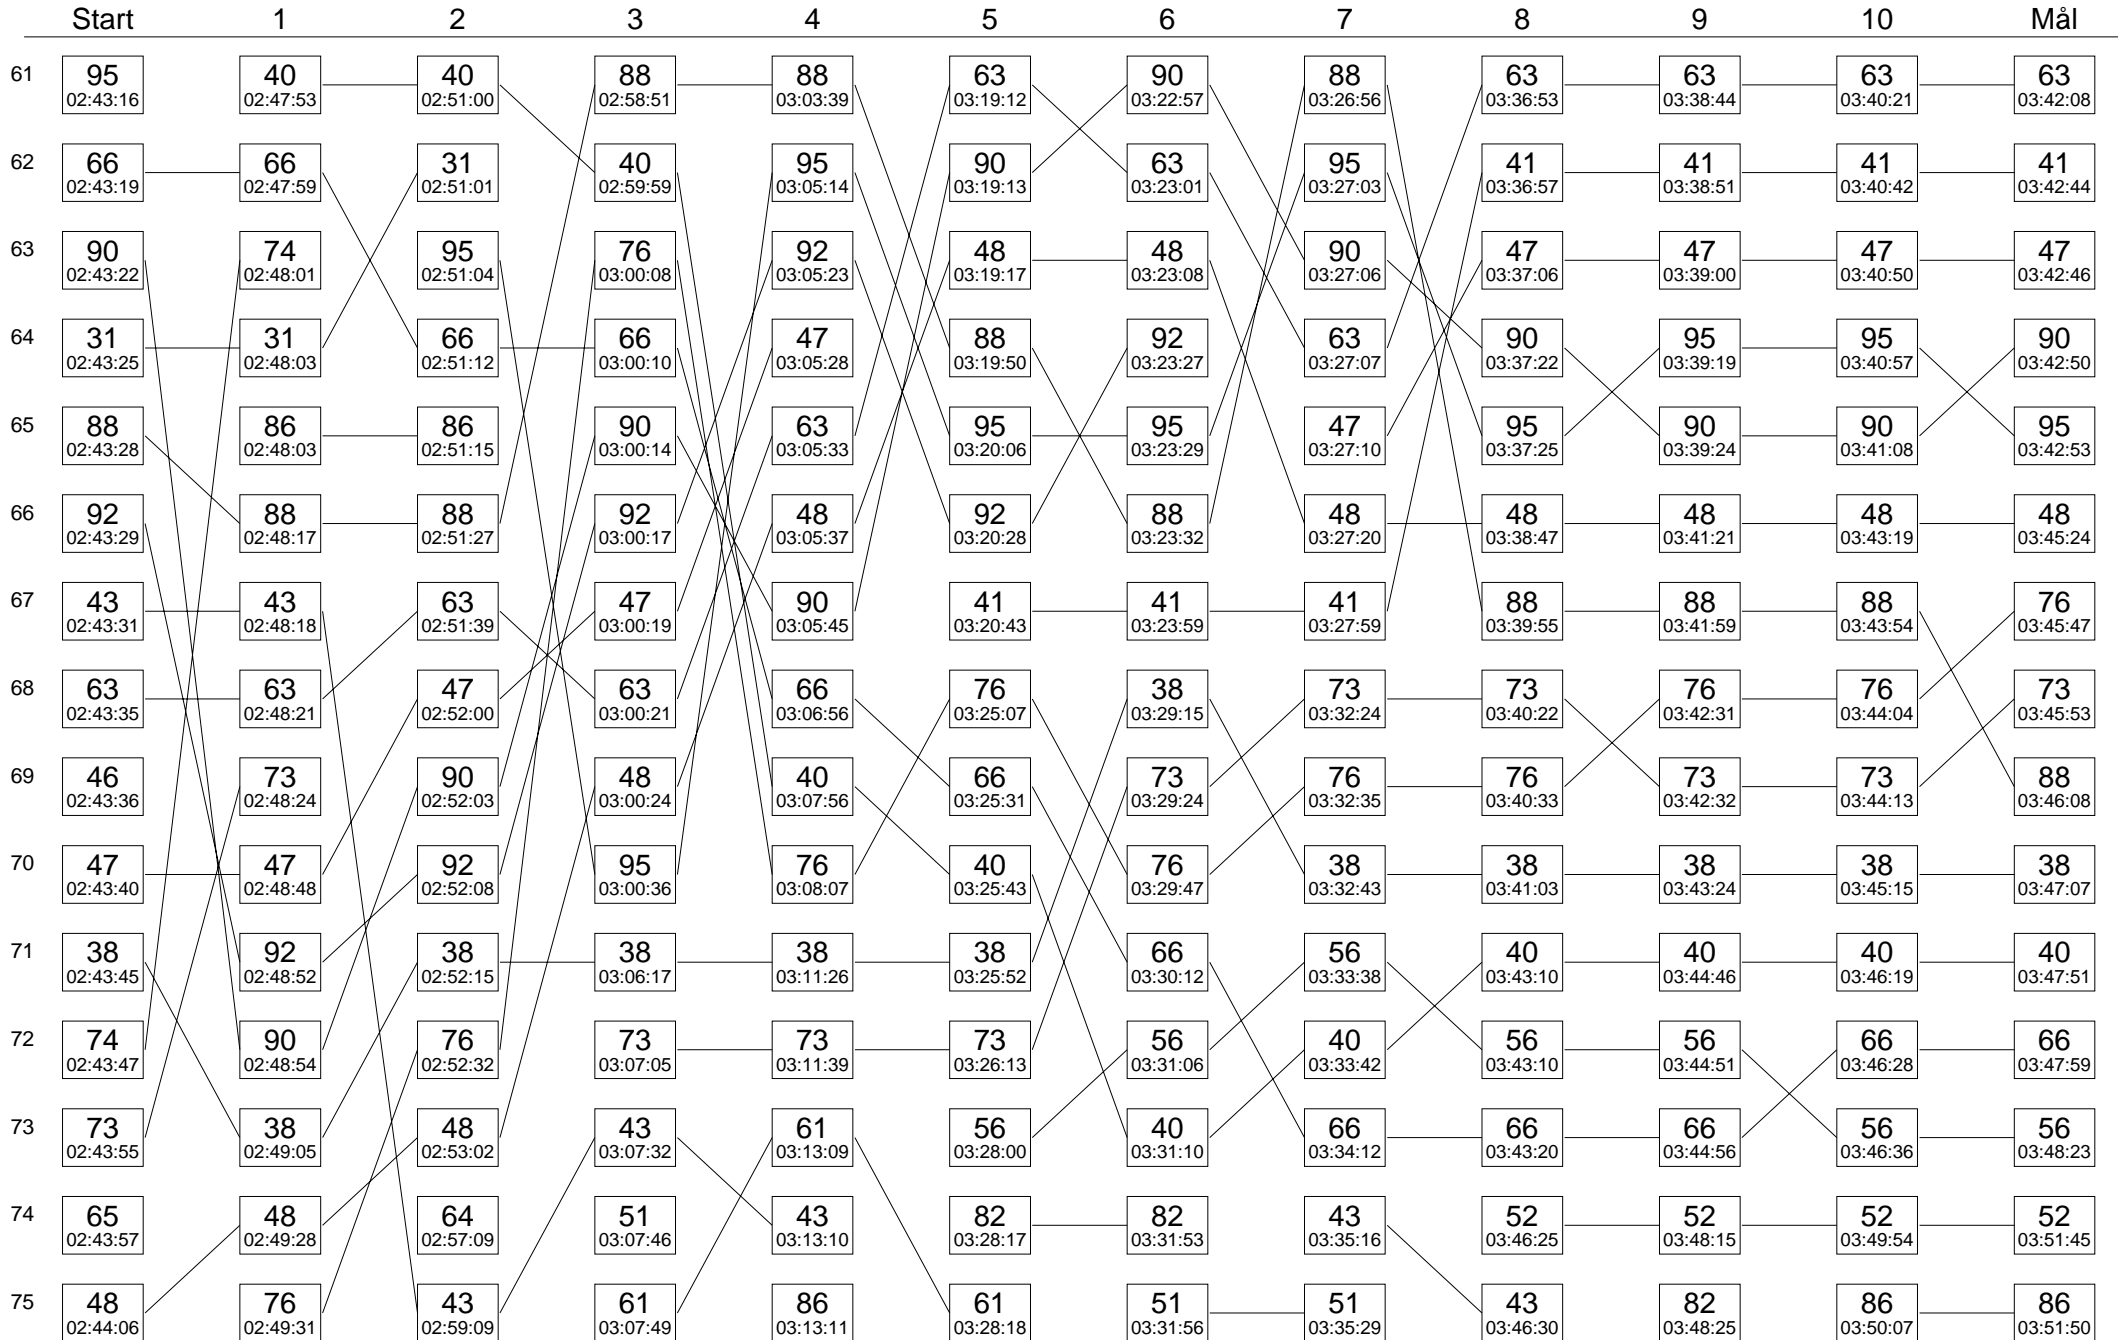

Sträcka 9

(forts.)

Diagrammet visar stämpningsordningen i skogen för varje kontroll på sträckan

	Start	1	2	3	4	5	6	7	8	9	10	Mål
46	39 02:35:33	24 02:39:52	27 02:42:32	91 02:47:58	37 02:52:09	94 03:03:26	4 03:15:18	4 03:17:58	4 03:26:28	46 03:28:16	46 03:29:49	46 03:31:12
47	33 02:35:34	27 02:39:54	89 02:42:35	37 02:48:01	91 02:52:15	91 03:06:27	94 03:15:49	46 03:18:45	46 03:26:47	4 03:28:20	4 03:29:52	4 03:31:28
48	28 02:35:37	37 02:39:54	37 02:42:37	89 02:48:08	89 02:55:23	4 03:11:40	46 03:16:02	91 03:19:07	50 03:29:11	67 03:30:56	67 03:32:37	67 03:34:14
49	24 02:35:40	49 02:40:17	41 02:45:37	54 02:54:53	4 02:59:59	46 03:11:42	91 03:16:11	94 03:19:26	67 03:29:13	50 03:30:59	91 03:32:42	91 03:34:27
50	45 02:35:43	35 02:41:47	29 02:45:38	42 02:54:55	46 03:00:04	67 03:12:17	67 03:16:40	50 03:20:23	91 03:29:17	91 03:31:01	50 03:32:45	50 03:34:36
51	42 02:35:47	41 02:41:50	49 02:45:48	35 02:55:11	67 03:00:11	89 03:12:34	89 03:16:47	35 03:20:30	35 03:29:18	89 03:31:08	89 03:32:54	89 03:34:45
52	27 02:35:48	29 02:41:52	62 02:45:51	50 02:55:24	54 03:00:17	50 03:13:16	50 03:17:03	54 03:20:37	89 03:29:22	35 03:31:10	35 03:33:02	42 03:34:54
53	41 02:35:56	42 02:41:53	54 02:46:12	67 02:55:26	42 03:00:19	35 03:13:21	35 03:17:08	42 03:20:39	54 03:29:26	54 03:31:14	54 03:33:05	35 03:34:59
54	35 02:36:25	54 02:41:57	42 02:46:14	4 02:55:34	50 03:00:25	54 03:13:29	54 03:17:11	67 03:20:39	42 03:29:27	42 03:31:16	42 03:33:07	54 03:34:59
55	50 02:36:49	62 02:42:19	35 02:46:47	46 02:55:36	35 03:00:30	42 03:13:31	42 03:17:13	89 03:20:52	94 03:29:48	94 03:31:54	94 03:33:40	94 03:35:36
56	62 02:37:22	50 02:42:51	50 02:47:47	74 02:56:37	74 03:02:35	74 03:16:24	74 03:20:00	74 03:22:43	74 03:31:37	74 03:33:24	74 03:35:01	74 03:36:34
57	4 02:40:27	4 02:45:23	4 02:48:43	29 02:58:22	31 03:03:04	31 03:16:27	31 03:20:21	31 03:22:46	31 03:34:09	31 03:35:51	31 03:37:22	31 03:39:04
58	86 02:43:06	67 02:47:29	46 02:50:01	31 02:58:37	29 03:03:12	29 03:16:32	29 03:20:40	29 03:24:58	29 03:34:37	29 03:36:31	29 03:38:12	92 03:39:45
59	67 02:43:10	46 02:47:34	67 02:50:04	41 02:58:42	41 03:03:25	49 03:17:00	49 03:21:51	49 03:25:07	49 03:34:59	92 03:36:57	92 03:38:21	29 03:40:13
60	40 02:43:13	95 02:47:51	74 02:50:48	49 02:58:43	49 03:03:29	47 03:19:09	47 03:22:45	92 03:26:48	92 03:35:21	49 03:37:04	49 03:38:52	49 03:40:38

Sträcka 9

(forts.)

Diagrammet visar stämpningsordningen i skogen för varje kontroll på sträckan